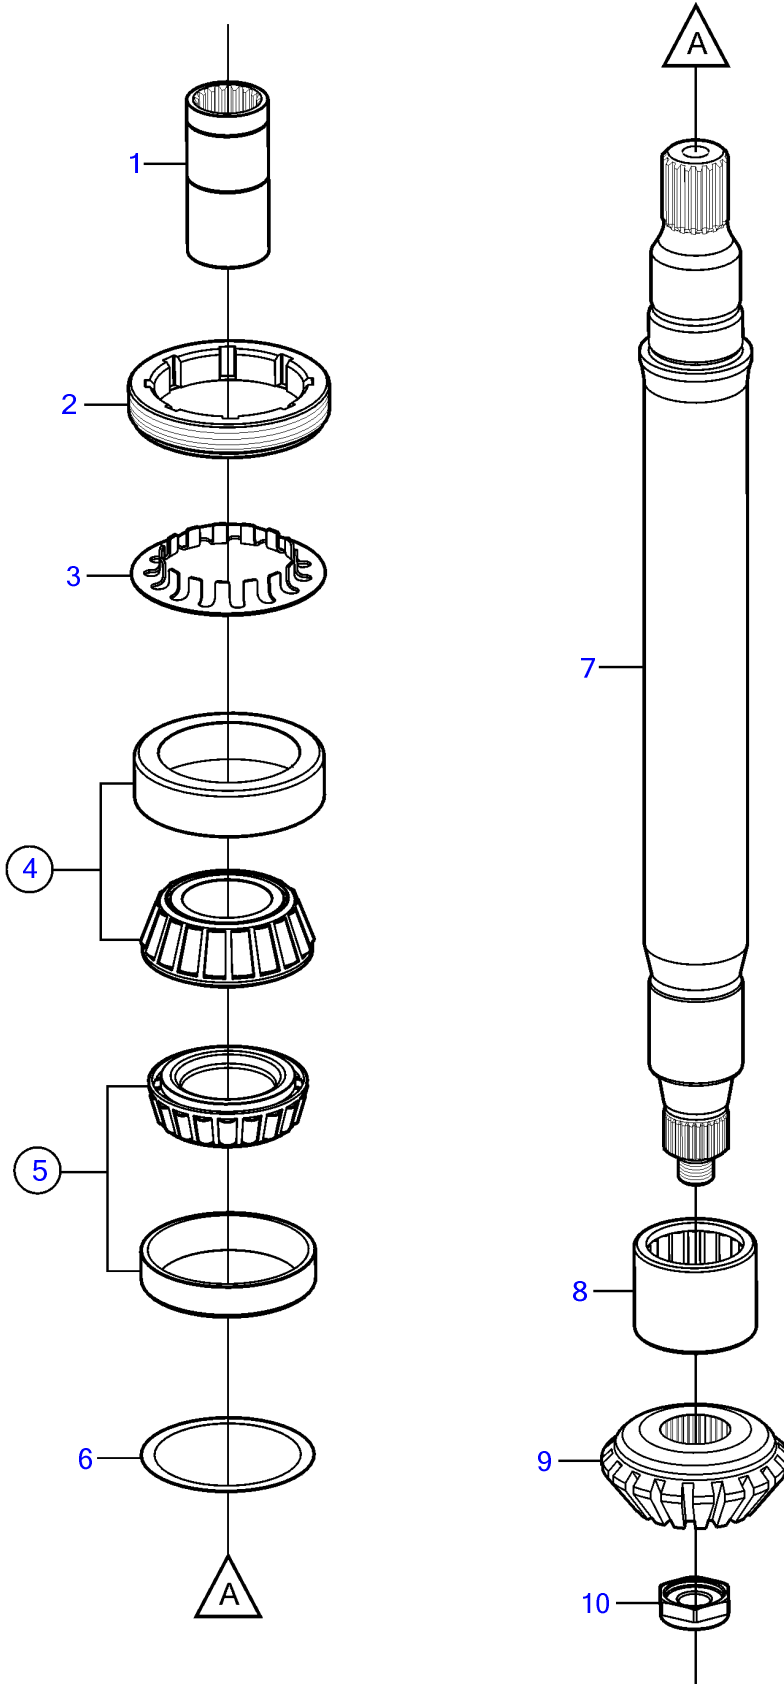

XDP-B

XDP-B

REF	PART NO.	QTY	DESCRIPTION	SEE SEC.	NOTES
1	3862085	1	Splined sleeve		
2	3862098	1	Nut		
3	3862076	1	Retainer		
4	3854250	1	Roller bearing		
5	3854249	1	Roller bearing		
6	3852889	X	Shim		TH=0.003"
	3852890	X	Shim		TH=0.004"
	3852891	X	Shim		TH=0.005"
	3852892	X	Shim		TH=0.010"
7	21149534	1	Shaft		
8	3860107	1	Bearing		
9	3860904	1	Gear set	4598	2.32, 1.96
	3861861	1	Gear set		2.11:1, 1.78:1
10	852212	1	Nut		